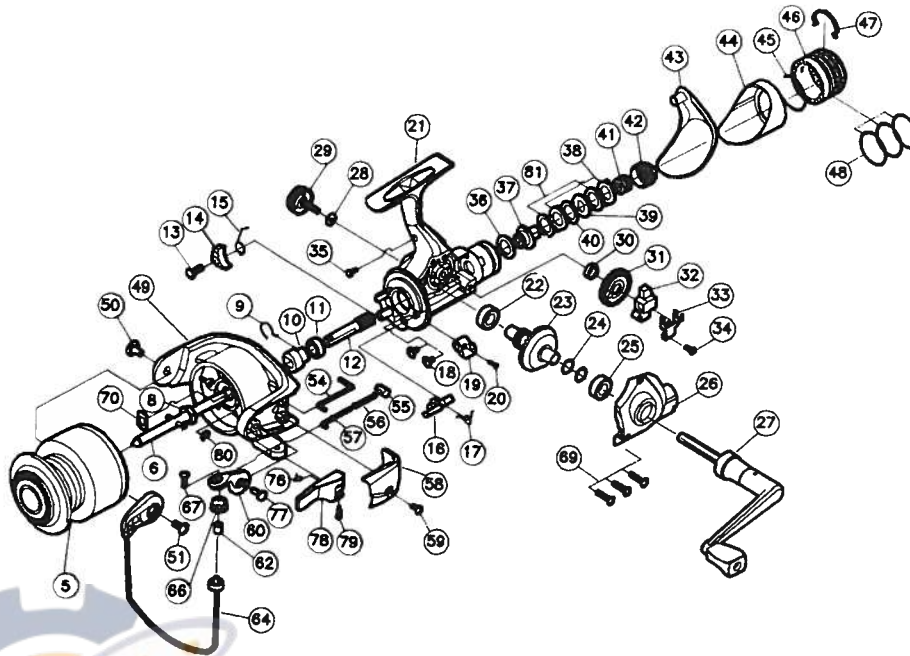

CROSSFIRE 1555

Key No.	Parts No.	Parts Name	Key No.	Parts No.	Parts Name
5	W35-0402	SPOOL	39	W00-0601	KEY WASHER
6	W00-5101	MAIN SHAFT	40	W00-0401	DRAG WASHER B
8	W00-4801	ROTOR NUT	41	W00-0701	DRAG COIL SPRING
9	W35-1101	A/R PAWL SPRING A	42	W35-4201	DRAG SCREW
10	W35-1201	SPRING HOLDER	43	W35-4301	REAR COVER A
11	W00-2801	BALL BEARING A	44	W35-4601	REAR COVER B
12	W35-1302	PINION GEAR	45	W35-4901	REAR COVER RET
13	W35-1601	A/R PAWL SCREW	46	W35-5001	DRAG KNOB
14	W35-1701	A/R PAWL	47	W35-5301	DRAG KNOB RET
15	W35-2201	A/R PAWL SPRING B	48	W35-5401	O RING
16	W35-2601	A/R CAM	49	W35-5501	ROTOR
17	W00-2401	A/R CAM SPRING	50	W35-5901	BAIL HOLDER NUT
18	W00-3101	BALL BEARING SCREW	51	W35-6001	BAIL HOLDER SCREW
19	W00-2101	A/R LEVER	54	W35-6101	BAIL TRIP LEVER
20	W00-2201	A/R LEVER SCREW	55	W35-6201	BAIL SPRING HOLDER
21	W35-3103	BODY	56	W35-6301	BAIL SPRING
22	W00-1801	DRIVE GEAR BUSHING	57	W35-6401	BAIL SPRING SHAFT
23	W00-1901	DRIVE GEAR	58	W35-6501	BAIL TRIP COVER
24	W00-2001	DRIVE GEAR WASHER	59	W00-4601	BAIL TRIP COVER SCREW
25	W01-5701	BALL BEARING B	60	W35-6601	BAIL ARM
26	W35-3333	SIDE COVER	62	W00-5401	LINE ROLLER COLLAR
27	W35-3603	HANDLE	64	W35-7002	BAIL
28	W00-3901	HANDLE WASHER	66	W35-7401	LINE ROLLER
29	W35-3903	HANDLE SCREW	67	W00-5501	LINE ROLLER SCREW
30	W35-4001	OSC GEAR COLLAR	69	W00-3801	SIDE COVER SCREW
31	W00-1401	OSC GEAR	70	W00-4901	ROTOR NUT HOLD PLT
32	W00-1501	OSC SLIDER	76	W35-8201	TRIGGER SPRING
33	W00-1601	OSC SLIDER RET	77	W35-8301	BAIL ARM SCREW
34	W00-1701	OSC SLIDER RET PLT SCREW	78	W35-8401	TRIGGER LEVER
35	W35-4102	REAR COVER SCREW	79	W35-8501	TRIGGER SCREW
36	W00-0201	DRAG WASHER A	80	W35-8601	BAIL ARM SCREW RET
37	W00-0301	CLICK GEAR	81	W35-8701	DRAG WASHER C
38	W00-0501	EARED WASHER			